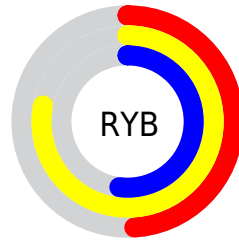

Details

The XYZ color **45.0674, 52.7906, 26.8831** is a light color, and the websafe version is hex **CCCC99**. A complement of this color would be **26.9184, 23.3994, 56.5270**, and the grayscale version is **47.4952, 49.9686, 54.4158**.

A 20% lighter version of the original color is **82.0536, 94.4685, 55.5045**, and **21.2010, 25.5918, 10.3009** is the 20% darker color. If you saturate the color by 10%, you get **43.4083, 52.0675, 20.9127**, and if you desaturate by 10%, it is **46.9884, 53.6231, 34.1803**.

Distribution

Red (75%)

Green (78%)

Blue (49%)

Red (49%)

Yellow (78%)

Blue (52%)

Cyan (4%)