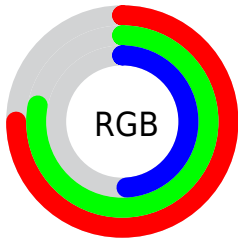

Distribution

Red (75%)

Green (78%)

Blue (49%)