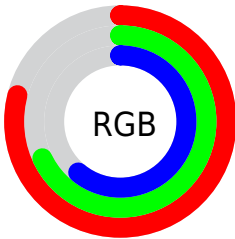

Distribution

- Red (79%)
- Green (68%)
- Blue (61%)