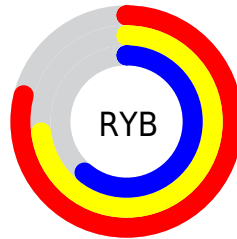

- Red (79%)
- Yellow (73%)
- Blue (61%)