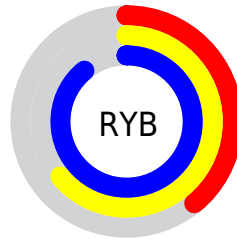

- Red (39%)
- Yellow (64%)
- Blue (89%)