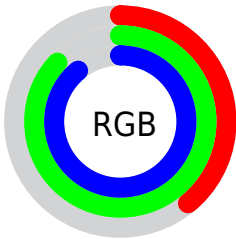

Distribution

- Red (39%)
- Green (87%)
- Blue (89%)