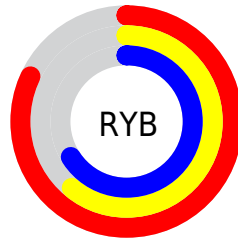

Details

The XYZ color **45.0837, 39.8252, 42.3566** is a light color, and the websafe version is hex **CC9999**. A complement of this color would be **46.2835, 56.5559, 60.7044**, and the grayscale version is **39.5334, 41.5922, 45.2939**.

A 20% lighter version of the original color is **77.6059, 72.6809, 79.7506**, and **21.3291, 17.8315, 18.8407** is the 20% darker color. If you saturate the color by 10%, you get **40.5125, 32.9060, 33.9784**, and if you desaturate by 10%, it is **50.4396, 48.0242, 51.8875**.

Distribution

Red (82%)

Green (61%)

Blue (66%)

Red (82%)

Yellow (61%)

Blue (66%)

Cyan (0%)