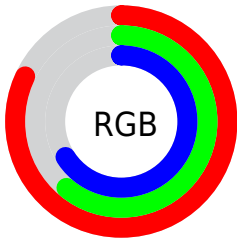

Distribution

Red (82%)

Green (61%)

Blue (66%)