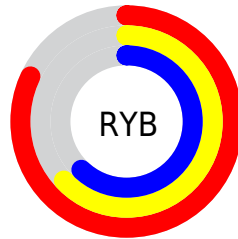

Details

The XYZ color **45.1233, 41.2001, 38.3751** is a light color, and the websafe version is hex **CC9999**. A complement of this color would be **48.3620, 57.0846, 68.7913**, and the grayscale version is **40.5369, 42.6480, 46.4437**.

A 20% lighter version of the original color is **77.6780, 74.7159, 73.9459**, and **21.3958, 18.6779, 16.6649** is the 20% darker color. If you saturate the color by 10%, you get **40.1982, 34.0108, 28.5293**, and if you desaturate by 10%, it is **50.9422, 49.6855, 50.0327**.

Distribution

Red (82%)

Green (63%)

Blue (62%)

Red (82%)

Yellow (63%)

Blue (62%)

Cyan (0%)