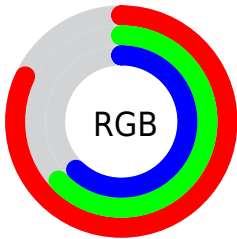

Distribution

Red (82%)

Green (63%)

Blue (62%)