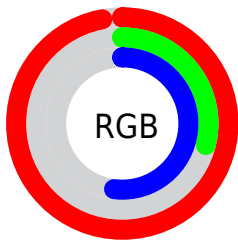

Distribution

- Red (97%)
- Green (29%)
- Blue (52%)