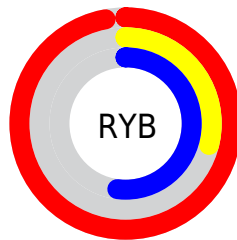

- Red (97%)
- Yellow (29%)
- Blue (52%)