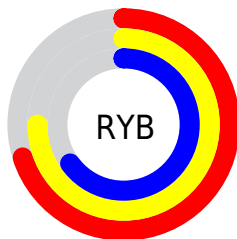

- Red (70%)
- Yellow (75%)
- Blue (65%)