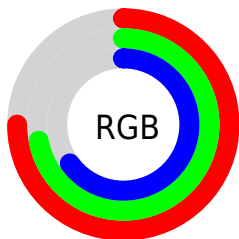

Distribution

- Red (75%)
- Green (72%)
- Blue (65%)