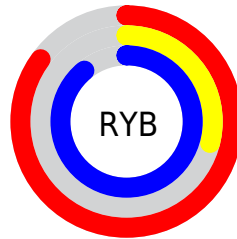

Red (85%)

Yellow (29%)

Blue (89%)