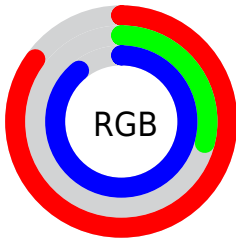

Distribution

Red (85%)

Green (29%)

Blue (89%)