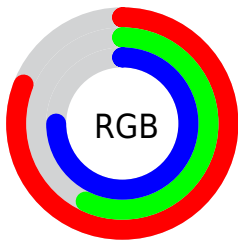

Distribution

- Red (81%)
- Green (57%)
- Blue (75%)