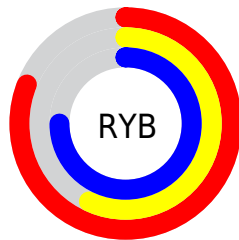

- Red (81%)
- Yellow (57%)
- Blue (75%)