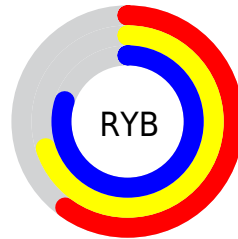

Details

The XYZ color **45.3243, 53.7950, 65.7522** is a light color, and the websafe version is hex **99CCCC**. A complement of this color would be **42.4006, 38.3578, 34.8761**, and the grayscale version is **47.7558, 50.2428, 54.7144**.

A 20% lighter version of the original color is **79.5421, 92.0054, 108.1742**, and **21.4789, 26.3819, 33.2383** is the 20% darker color. If you saturate the color by 10%, you get **41.6325, 51.6230, 65.5284**, and if you desaturate by 10%, it is **49.6833, 56.3151, 66.0098**.

Distribution

Red (60%)

Green (80%)

Blue (80%)

Red (60%)

Yellow (70%)

Blue (80%)

Cyan (26%)