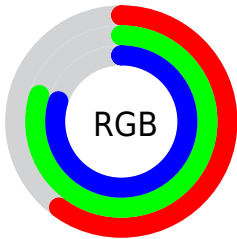

Distribution

Red (60%)

Green (80%)

Blue (80%)