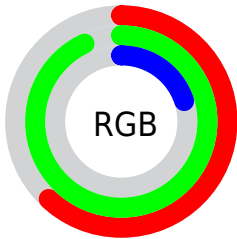

Distribution

- Red (62%)
- Green (93%)
- Blue (20%)