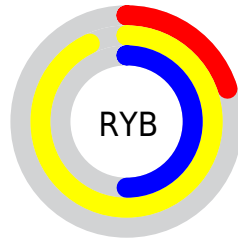

- Red (20%)
- Yellow (93%)
- Blue (50%)