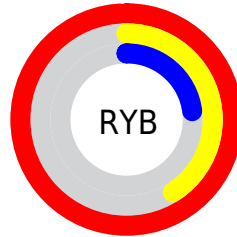

Details

The XYZ color **45.1172, 29.3770, 7.4301** is a dark color, and the websafe version is hex **FF6633**. The color can be described as middle washed orange. A complement of this color would be **43.6723, 56.5542, 100.7091**, and the grayscale version is **24.4388, 25.7115, 27.9998**.

A 20% lighter version of the original color is **55.2286, 44.8206, 20.2084**, and **21.4192, 11.9728, 1.4405** is the 20% darker color. If you saturate the color by 10%, you get **42.9904, 25.9294, 4.2375**, and if you desaturate by 10%, it is **48.0418, 33.9166, 12.4434**.

Distribution

Red (99%)

Green (38%)

Blue (23%)

Red (99%)

Yellow (41%)

Blue (23%)

Cyan (0%)