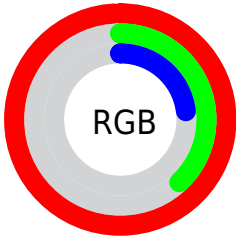

Distribution

Red (99%)

Green (38%)

Blue (23%)