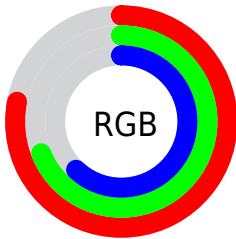

Distribution

- Red (78%)
- Green (69%)
- Blue (62%)