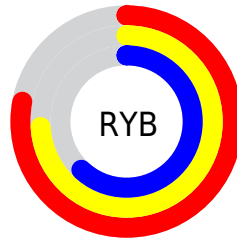

- Red (78%)
- Yellow (74%)
- Blue (62%)