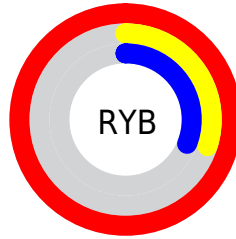

- Red (100%)
- Yellow (30%)
- Blue (31%)