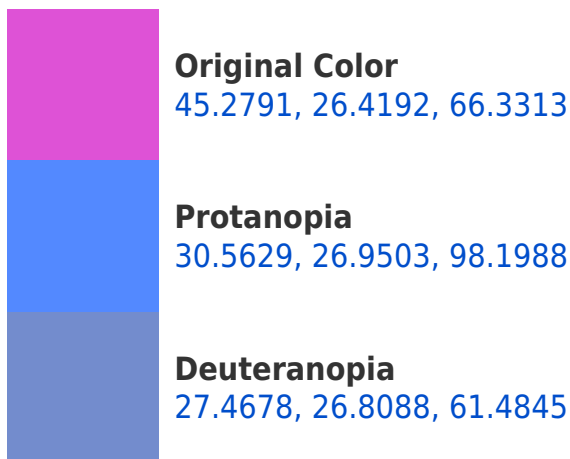

This preview shows how the XYZ color 45.2791, 26.4192, 66.3313 looks on a white background.

Color Contrast Check

Large Text (above 18pt) WCAG AA ✓ Pass

Any Text WCAG AA × Fail

Large Text (above 18pt) WCAG AAA × Fail

Large Text (above 18pt) WCAG AAA ✓ Pass

Any Text WCAG AAA × Fail

If you want to check with other color combinations, try the [Color Contrast Checker](#).

XYZ 45.2791, 26.4192, 66.3313

Background

This preview shows how black text looks on a background with the XYZ color 45.2791, 26.4192, 66.3313.

This preview shows how white text looks on a background with the XYZ color 45.2791, 26.4192,

Color Blindness Simulation

Color vision deficiency is a very complex topic, and I could not describe the different causes any better than Wikipedia does, so if you want to learn more, you should check out their [article about color blindness](#).

Dichromacy

Tritanopia

35.7099, 26.3088, 20.3355

Trichromacy

Original Color

45.2791, 26.4192, 66.3313

Protanomaly

31.9210, 24.0822, 85.4040