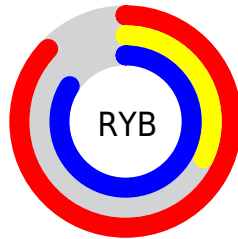

- Red (87%)
- Yellow (32%)
- Blue (84%)