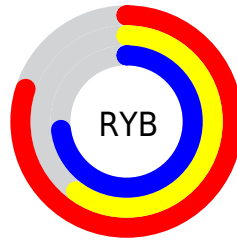

- Red (80%)
- Yellow (60%)
- Blue (73%)