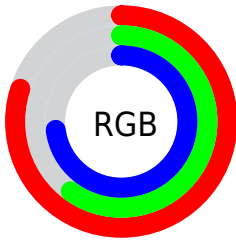

Distribution

- Red (80%)
- Green (60%)
- Blue (73%)