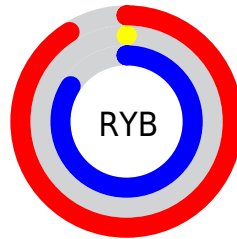

- Red (91%)
- Yellow (0%)
- Blue (84%)