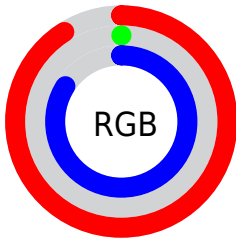

Distribution

- Red (91%)
- Green (0%)
- Blue (84%)