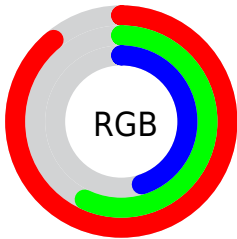

Distribution

- Red (89%)
- Green (57%)
- Blue (45%)