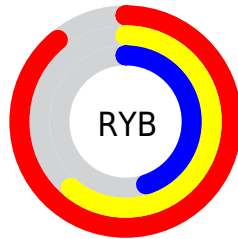

- Red (89%)
- Yellow (61%)
- Blue (45%)