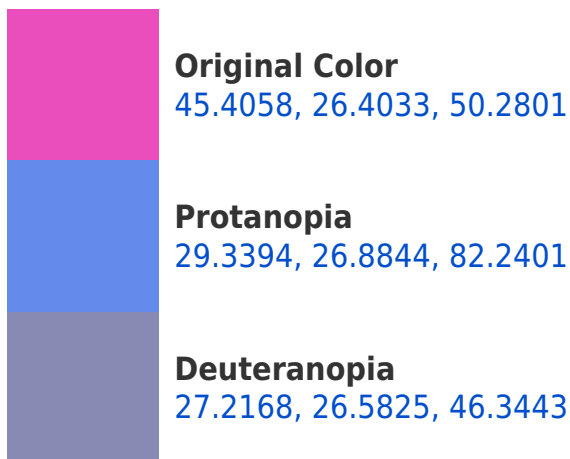

A 20% lighter version of the original color is **66.5148, 45.6830, 90.8999**, and **21.5367, 10.6055, 23.4662** is the 20% darker color. If you saturate the color by 10%, you get **43.3216, 23.3744, 46.0713**, and if you desaturate by 10%, it is **48.1120, 30.6207, 54.8654**.

52.3616, 27.6027, 54.6560

42.6393, 64.0413, 64.4022

15.5176, 15.2349, 18.0108

22.9960, 11.4011, 21.5781

1.8472, 0.9118, 1.9126

Previews

White Background

This preview shows how the XYZ color 45.4058, 26.4033, 50.2801 looks on a white background.

XYZ 45.4058, 26.4033, 50.2801

Background

This preview shows how black text looks on a background with the XYZ color 45.4058, 26.4033, 50.2801.

This preview shows how white text looks on a background with the XYZ color 45.4058, 26.4033,

Dichromacy

Tritanopia

38.5750, 26.3446, 16.9618

Trichromacy

Original Color

45.4058, 26.4033, 50.2801

Protanomaly

31.1130, 23.8486, 69.2931