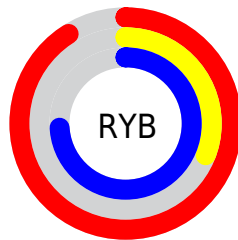

- Red (91%)
- Yellow (31%)
- Blue (74%)