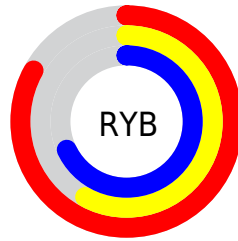

Details

The XYZ color **45.3813, 38.2329, 45.0322** is a light color, and the websafe version is hex **CC9999**. A complement of this color would be **44.6208, 56.9291, 55.0939**, and the grayscale version is **38.2396, 40.2311, 43.8116**.

A 20% lighter version of the original color is **76.7388, 69.6290, 83.5239**, and **21.4060, 16.8388, 20.5343** is the 20% darker color. If you saturate the color by 10%, you get **41.1853, 31.7134, 37.8599**, and if you desaturate by 10%, it is **50.3035, 46.0199, 53.0150**.

Distribution

Red (83%)

Green (58%)

Blue (68%)

Red (83%)

Yellow (58%)

Blue (68%)

Cyan (0%)