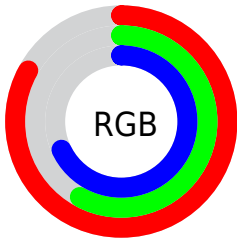

Distribution

Red (83%)

Green (58%)

Blue (68%)