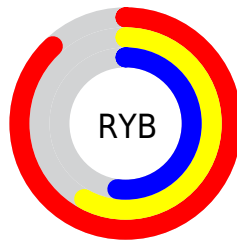

- Red (88%)
- Yellow (58%)
- Blue (52%)