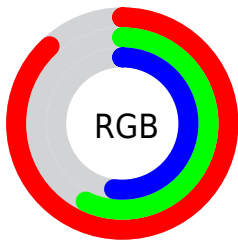

Distribution

- Red (88%)
- Green (57%)
- Blue (52%)