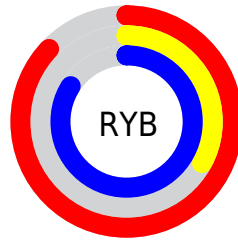

- Red (87%)
- Yellow (33%)
- Blue (84%)