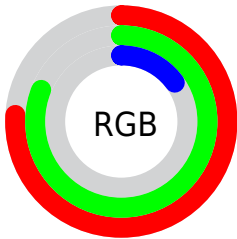

Distribution

Red (76%)

Green (81%)

Blue (15%)