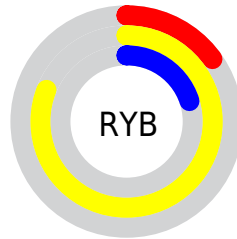

Details

The XYZ color **45.1847, 56.3742, 10.4193** is a dark color, and the websafe version is hex **CCCC33**. The color can be described as middle muted yellow. A complement of this color would be **13.3549, 6.6611, 59.6167**, and the grayscale version is **46.0712, 48.4705, 52.7844**.

A 20% lighter version of the original color is **79.3490, 93.7196, 26.2195**, and **21.7078, 28.1008, 4.2799** is the 20% darker color. If you saturate the color by 10%, you get **44.5510, 56.0789, 9.0618**, and if you desaturate by 10%, it is **46.0118, 56.7515, 12.7638**.

Distribution

Red (76%)

Green (81%)

Blue (15%)

Red (15%)

Yellow (81%)

Blue (20%)

Cyan (6%)