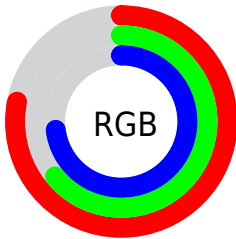

Distribution

- Red (78%)
- Green (64%)
- Blue (73%)