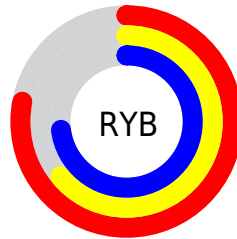

- Red (78%)
- Yellow (64%)
- Blue (73%)