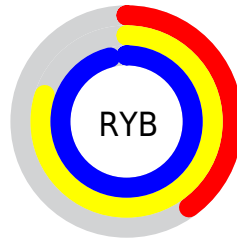

- Red (40%)
- Yellow (80%)
- Blue (96%)