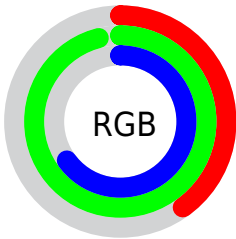

Distribution

- Red (40%)
- Green (96%)
- Blue (65%)