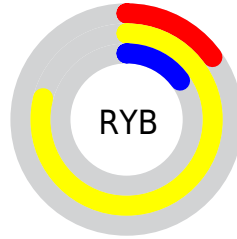

- Red (15%)
- Yellow (79%)
- Blue (15%)