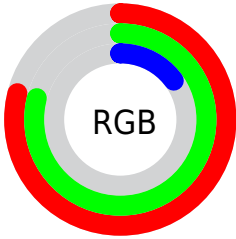

Distribution

- Red (79%)
- Green (79%)
- Blue (15%)