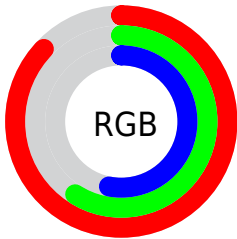

Distribution

- Red (87%)
- Green (59%)
- Blue (53%)