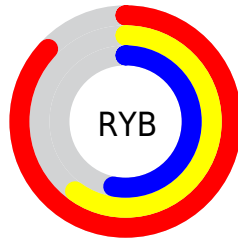

- Red (87%)
- Yellow (60%)
- Blue (53%)