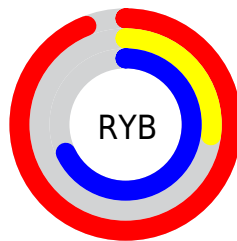

Details

The XYZ color **45.4267, 25.7870, 42.6275** is a light color, and the websafe version is hex **FF66CC**. The color can be described as light muted rose. A complement of this color would be **37.7670, 64.7852, 33.4396**, and the grayscale version is **21.9845, 23.1294, 25.1880**.

A 20% lighter version of the original color is **63.6392, 43.2058, 79.8483**, and **22.0416, 10.9642, 19.0437** is the 20% darker color. If you saturate the color by 10%, you get **43.3520, 23.0230, 37.6645**, and if you desaturate by 10%, it is **48.1588, 29.7671, 48.1127**.

Distribution

Red (94%)

Green (27%)

Blue (68%)

Red (94%)

Yellow (27%)

Blue (68%)

Cyan (0%)