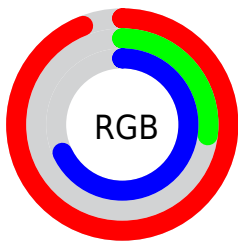

Distribution

Red (94%)

Green (27%)

Blue (68%)