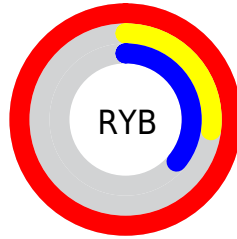

- Red (100%)
- Yellow (27%)
- Blue (36%)