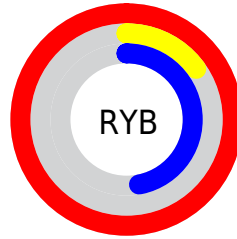

Details

The XYZ color **45.3843, 24.0267, 20.3348** is a dark color, and the websafe version is hex **FF0066**. The color can be described as middle washed rose. A complement of this color would be **44.0086, 74.9116, 51.1809**, and the grayscale version is **15.4725, 16.2782, 17.7270**.

A 20% lighter version of the original color is **54.4673, 35.6460, 43.5448**, and **22.6885, 11.5574, 7.3383** is the 20% darker color. If you saturate the color by 10%, you get **43.9405, 22.5608, 15.4715**, and if you desaturate by 10%, it is **47.5438, 26.6721, 26.2149**.

Distribution

Red (100%)

Green (15%)

Blue (47%)

Red (100%)

Yellow (15%)

Blue (47%)

Cyan (0%)