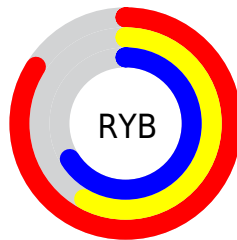

- Red (84%)
- Yellow (58%)
- Blue (66%)