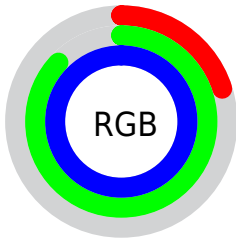

Distribution

- Red (20%)
- Green (87%)
- Blue (100%)