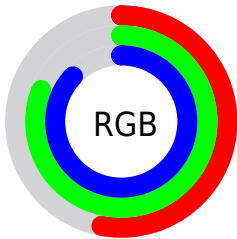

Distribution

Red (53%)

Green (81%)

Blue (87%)