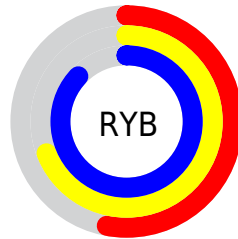

Details

The XYZ color **45.4095, 54.6508, 77.2626** is a light color, and the websafe version is hex **99CCCC**. A complement of this color would be **45.7974, 39.7645, 28.5556**, and the grayscale version is **47.1002, 49.5531, 53.9633**.

A 20% lighter version of the original color is **75.5482, 89.9465, 107.9873**, and **21.5966, 26.9958, 40.6317** is the 20% darker color. If you saturate the color by 10%, you get **41.1899, 51.0201, 76.7852**, and if you desaturate by 10%, it is **50.4053, 58.7229, 77.7862**.

Distribution

Red (53%)

Green (81%)

Blue (87%)

Red (53%)

Yellow (69%)

Blue (87%)

Cyan (39%)