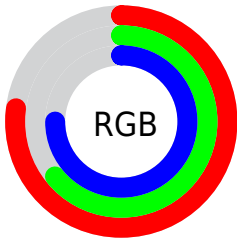

Distribution

Red (77%)

Green (64%)

Blue (75%)