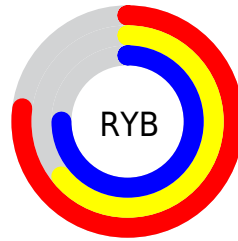

Details

The XYZ color **45.4174, 41.7824, 54.3863** is a light color, and the websafe version is hex **CC99CC**. A complement of this color would be **42.3278, 50.6225, 45.5726**, and the grayscale version is **41.3566, 43.5104, 47.3828**.

A 20% lighter version of the original color is **82.5790, 77.8675, 97.8663**, and **21.5275, 19.0147, 26.2025** is the 20% darker color. If you saturate the color by 10%, you get **41.7515, 35.1498, 51.0077**, and if you desaturate by 10%, it is **49.6429, 49.5134, 58.0133**.

Distribution

Red (77%)

Green (64%)

Blue (75%)

Red (77%)

Yellow (64%)

Blue (75%)

Cyan (0%)