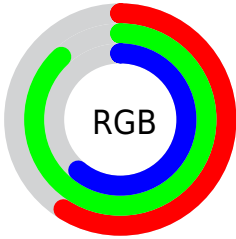

Distribution

- Red (59%)
- Green (88%)
- Blue (61%)