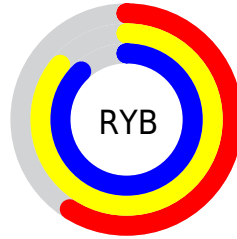

- Red (59%)
- Yellow (86%)
- Blue (88%)