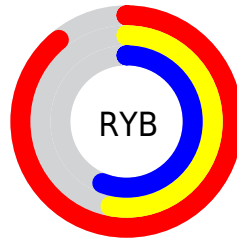

Details

The XYZ color **45.4779, 35.5273, 30.4471** is a light color, and the websafe version is hex **FF9999**. A complement of this color would be **50.3627, 65.6704, 77.0426**, and the grayscale version is **34.9038, 36.7215, 39.9897**.

A 20% lighter version of the original color is **69.3013, 61.2577, 60.9947**, and **21.5706, 15.3709, 12.1859** is the 20% darker color. If you saturate the color by 10%, you get **41.2385, 29.3225, 22.0233**, and if you desaturate by 10%, it is **50.6856, 43.2090, 40.6106**.

Distribution

Red (89%)

Green (53%)

Blue (56%)

Red (89%)

Yellow (53%)

Blue (56%)

Cyan (0%)