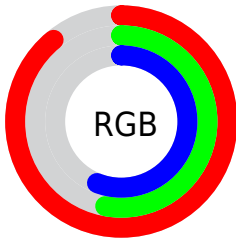

Distribution

Red (89%)

Green (53%)

Blue (56%)