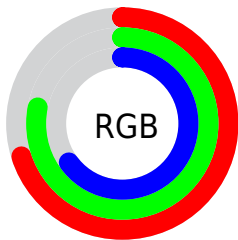

Distribution

- Red (70%)
- Green (78%)
- Blue (65%)