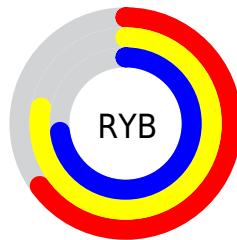

- Red (65%)
- Yellow (78%)
- Blue (73%)