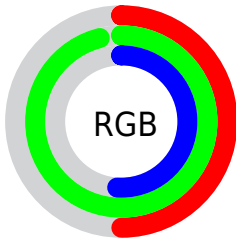

Distribution

- Red (50%)
- Green (96%)
- Blue (51%)