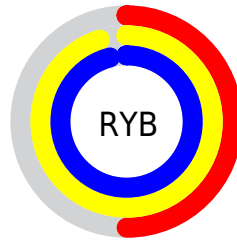

- Red (50%)
- Yellow (95%)
- Blue (96%)