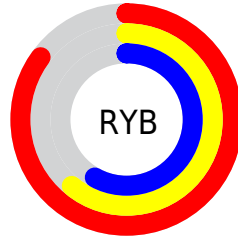

Details

The XYZ color **45.4373, 39.9695, 32.9238** is a light color, and the websafe version is hex **CC9999**. A complement of this color would be **47.6027, 57.3038, 74.1975**, and the grayscale version is **39.2797, 41.3253, 45.0033**.

A 20% lighter version of the original color is **74.5831, 71.0780, 65.0468**, and **21.3599, 17.8209, 13.3803** is the 20% darker color. If you saturate the color by 10%, you get **40.9274, 33.4225, 23.7971**, and if you desaturate by 10%, it is **50.7949, 47.6975, 43.9185**.

Distribution

Red (85%)

Green (60%)

Blue (58%)

Red (85%)

Yellow (61%)

Blue (58%)

Cyan (0%)