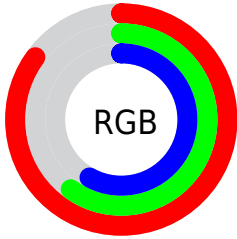

Distribution

Red (85%)

Green (60%)

Blue (58%)