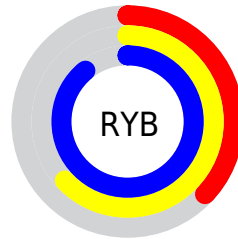

Details

The XYZ color **45.5097, 61.8294, 82.2087** is a light color, and the websafe version is hex **33CCCC**. The color can be described as light muted cyan. A complement of this color would be **38.0201, 25.7078, 13.7864**, and the grayscale version is **46.7973, 49.2344, 53.6162**.

A 20% lighter version of the original color is **67.7146, 85.9081, 107.6207**, and **21.6344, 31.3545, 43.9415** is the 20% darker color. If you saturate the color by 10%, you get **43.3941, 60.6024, 82.0845**, and if you desaturate by 10%, it is **48.3160, 63.4155, 82.3681**.

Distribution

Red (37%)

Green (88%)

Blue (89%)

Red (37%)

Yellow (63%)

Blue (89%)

Cyan (58%)