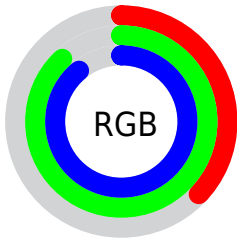

Distribution

Red (37%)

Green (88%)

Blue (89%)