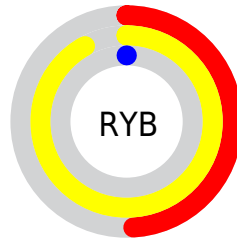

Details

The XYZ color **45.6522, 40.4446, 5.4005** is a dark color, and the websafe version is hex **FF9900**. The color can be described as dark washed orange. A complement of this color would be **18.0134, 12.0340, 79.9701**, and the grayscale version is **33.7716, 35.5303, 38.6925**.

A 20% lighter version of the original color is **64.8573, 66.4074, 16.2370**, and **21.9850, 18.3870, 2.3903** is the 20% darker color. If you saturate the color by 10%, you get **45.6522, 40.4449, 5.4005**, and if you desaturate by 10%, it is **47.2015, 43.2879, 6.7055**.

Distribution

Red (92%)

Green (60%)

Blue (0%)

Red (49%)

Yellow (92%)

Blue (0%)

Cyan (0%)