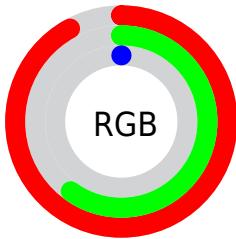

Distribution

Red (92%)

Green (60%)

Blue (0%)