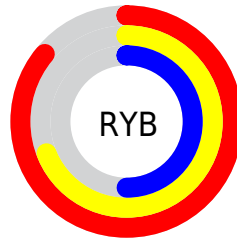

- Red (86%)
- Yellow (69%)
- Blue (50%)