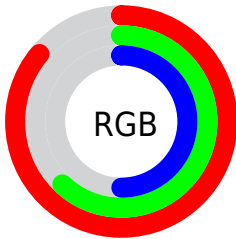

Distribution

- Red (86%)
- Green (62%)
- Blue (50%)