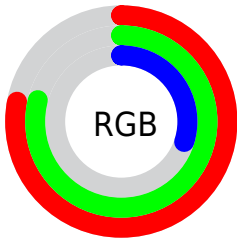

Distribution

Red (78%)

Green (79%)

Blue (30%)