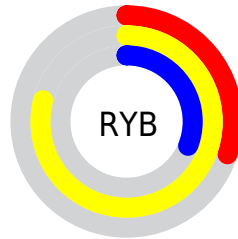

# Details

The XYZ color **45.4799, 54.3009, 14.9215** is a light color, and the websafe version is hex **CCCC66**. The color can be described as light muted yellow. A complement of this color would be **16.3532, 11.0493, 56.5325**, and the grayscale version is **46.8697, 49.3106, 53.6993**.

A 20% lighter version of the original color is **81.0293, 94.3917, 35.0678**, and **21.4909, 26.5592, 4.3745** is the 20% darker color. If you saturate the color by 10%, you get **44.7608, 54.0006, 11.7930**, and if you desaturate by 10%, it is **46.4203, 54.6938, 19.2018**.

# Distribution

Red (78%)

Green (79%)

Blue (30%)

Red (30%)

Yellow (79%)

Blue (31%)

Cyan (1%)