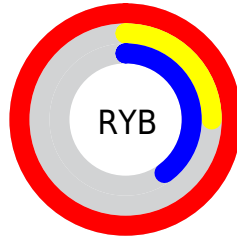

- Red (100%)
- Yellow (25%)
- Blue (40%)