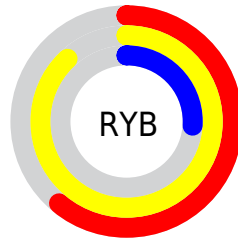

- Red (61%)
- Yellow (88%)
- Blue (26%)