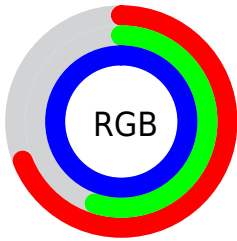

Distribution

- Red (69%)
- Green (55%)
- Blue (100%)