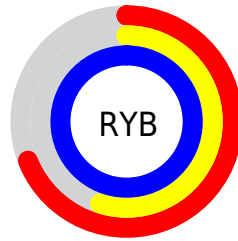

- Red (69%)
- Yellow (55%)
- Blue (100%)