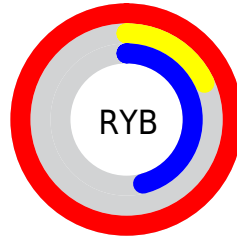

Details

The XYZ color **45.4870, 24.5220, 19.4753** is a dark color, and the websafe version is hex **FF0066**. The color can be described as middle washed rose. A complement of this color would be **45.4367, 75.5207, 56.9922**, and the grayscale version is **16.7944, 17.6690, 19.2415**.

A 20% lighter version of the original color is **54.6264, 36.4237, 42.1816**, and **22.5913, 11.5186, 6.8270** is the 20% darker color. If you saturate the color by 10%, you get **43.8621, 22.7239, 14.4592**, and if you desaturate by 10%, it is **47.8795, 27.5741, 25.6162**.

Distribution

Red (100%)

Green (18%)

Blue (46%)

Red (100%)

Yellow (18%)

Blue (46%)

Cyan (0%)