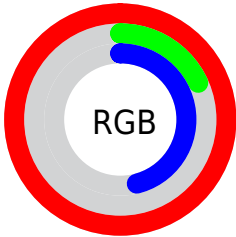

Distribution

Red (100%)

Green (18%)

Blue (46%)