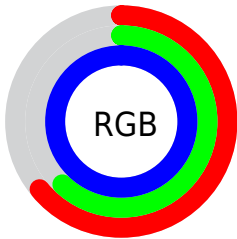

Distribution

- Red (64%)
- Green (62%)
- Blue (100%)