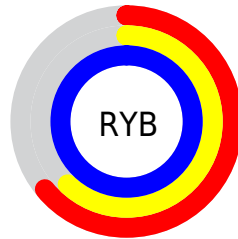

- Red (64%)
- Yellow (62%)
- Blue (100%)