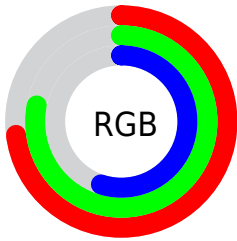

Distribution

Red (73%)

Green (78%)

Blue (55%)