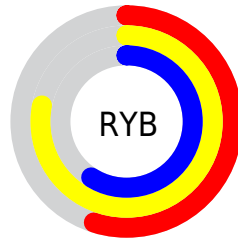

Red (55%)

Yellow (78%)

Blue (59%)