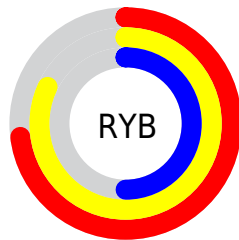

- Red (73%)
- Yellow (82%)
- Blue (50%)