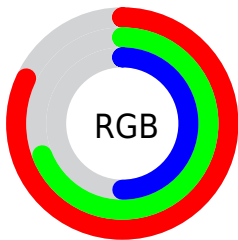

Distribution

- Red (82%)
- Green (69%)
- Blue (50%)